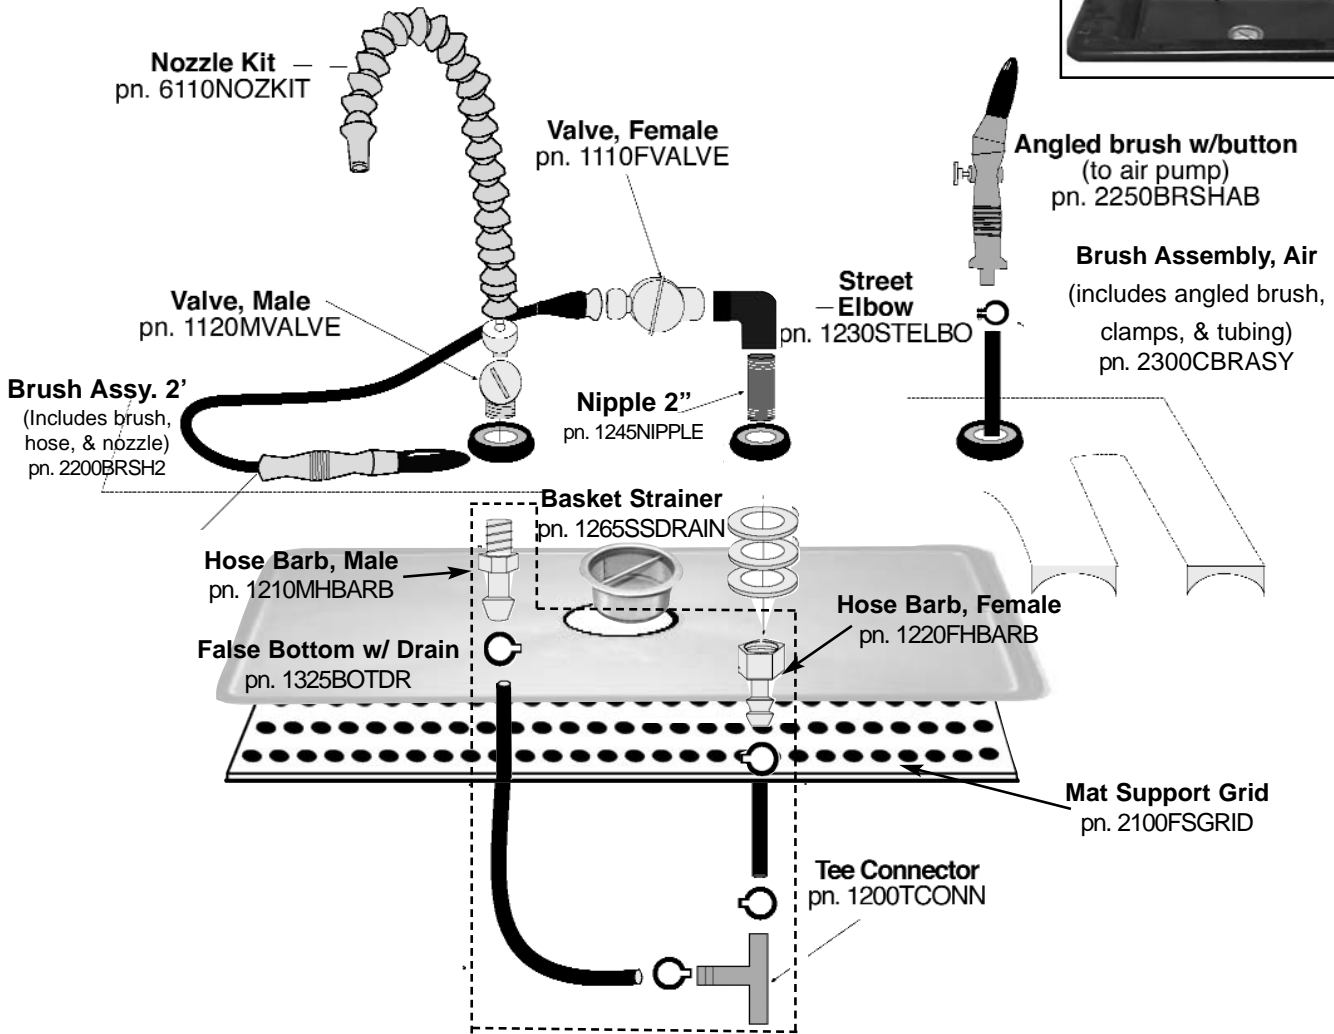

Parts are NOT
to scale

Model 25C Sink Diagram

May 05

Sink Plumbing Kit

(includes liquid tight tubing, connectors,
plumbing to sink, female hose barb, &
male hose barb)
pn.6150STUBKIT