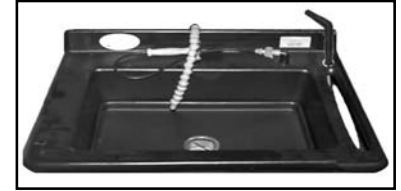

Parts are NOT
to scale

Model 25C Sink Diagram

May 05

Sink Plumbing Kit

(includes liquid tight tubing, connectors,
plumbing to sink, female hose barb, &
male hose barb)
pn.6150STUBKIT